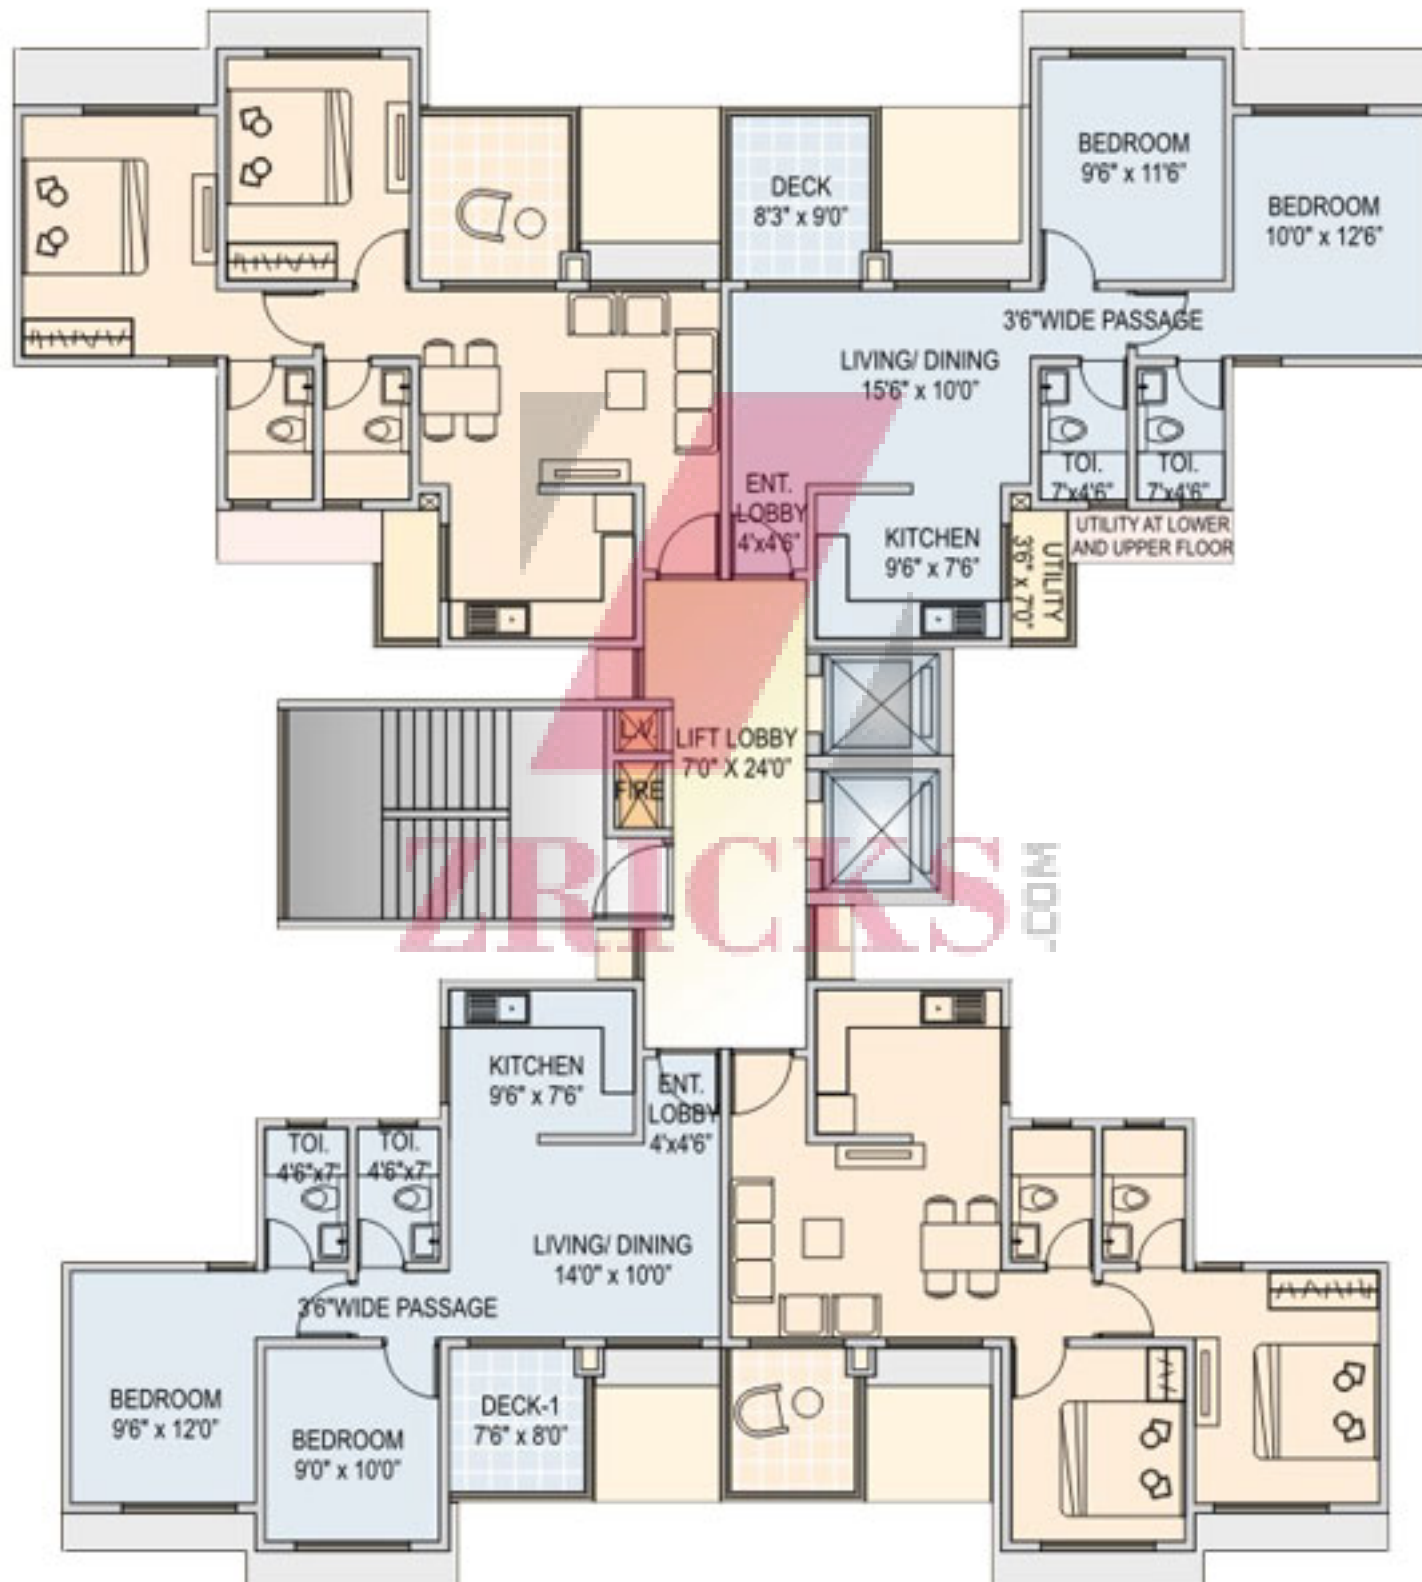

Type - C

2 BHK (A) & 2 BHK (B) - 775 & 850 SQ. FT.

EUPHORIA

Kondhwa, Pune

A Project by Runwal Group (Mumbai)

Type - C

2 BHK (A) & 2 BHK (B) - 775 & 850 SQ. FT.

EUPHORIA