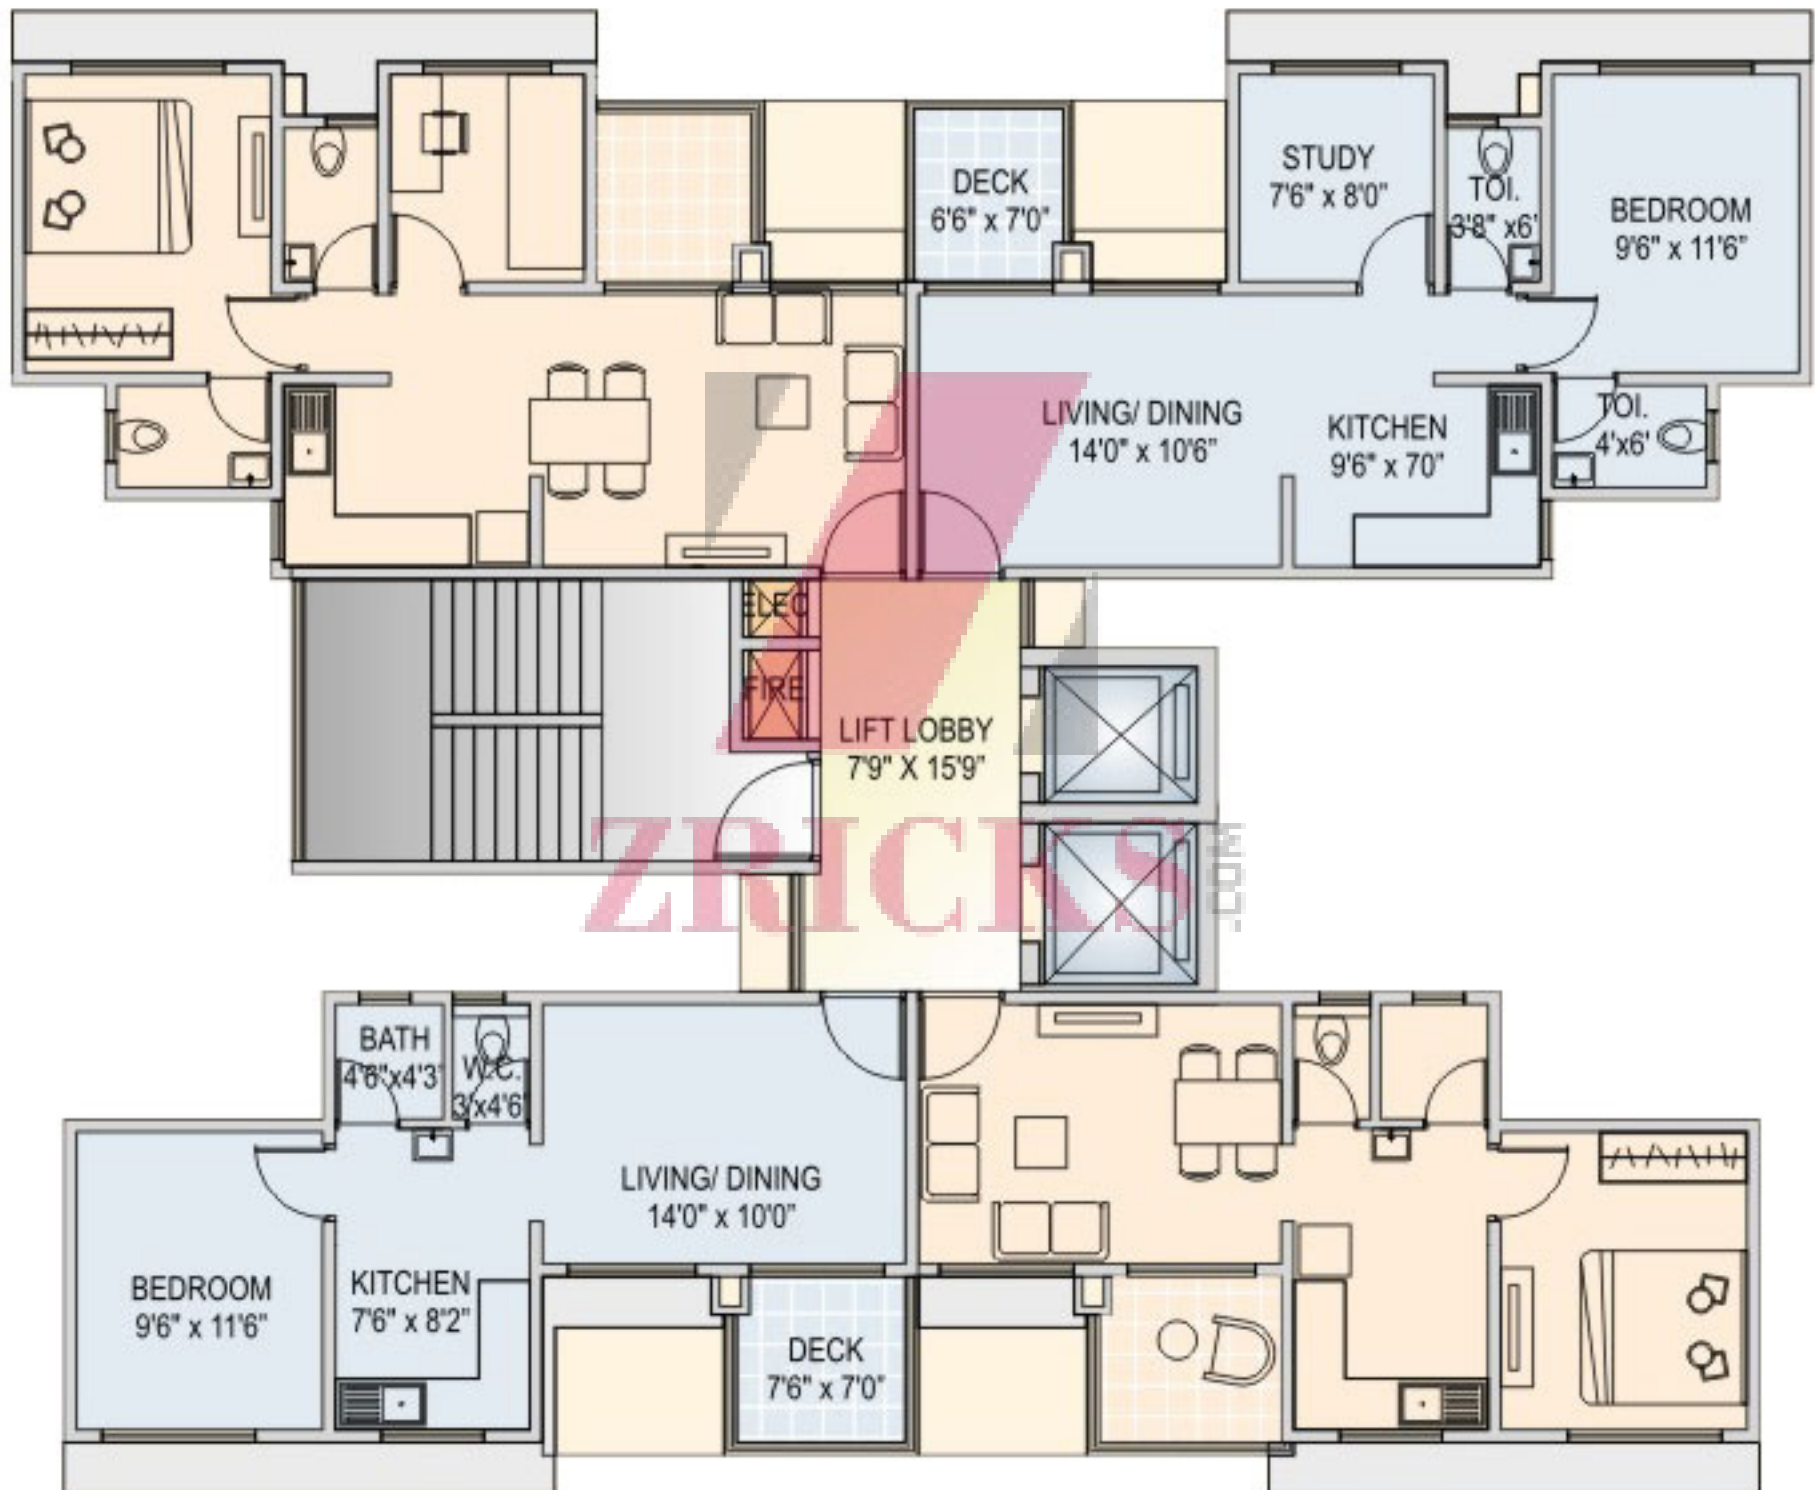

EUPHORIA

Kondhwa, Pune

A Project by Runwal Group (Mumbai)

Type - A

1 & 1½ BHK - 560 & 675 SQ. FT.