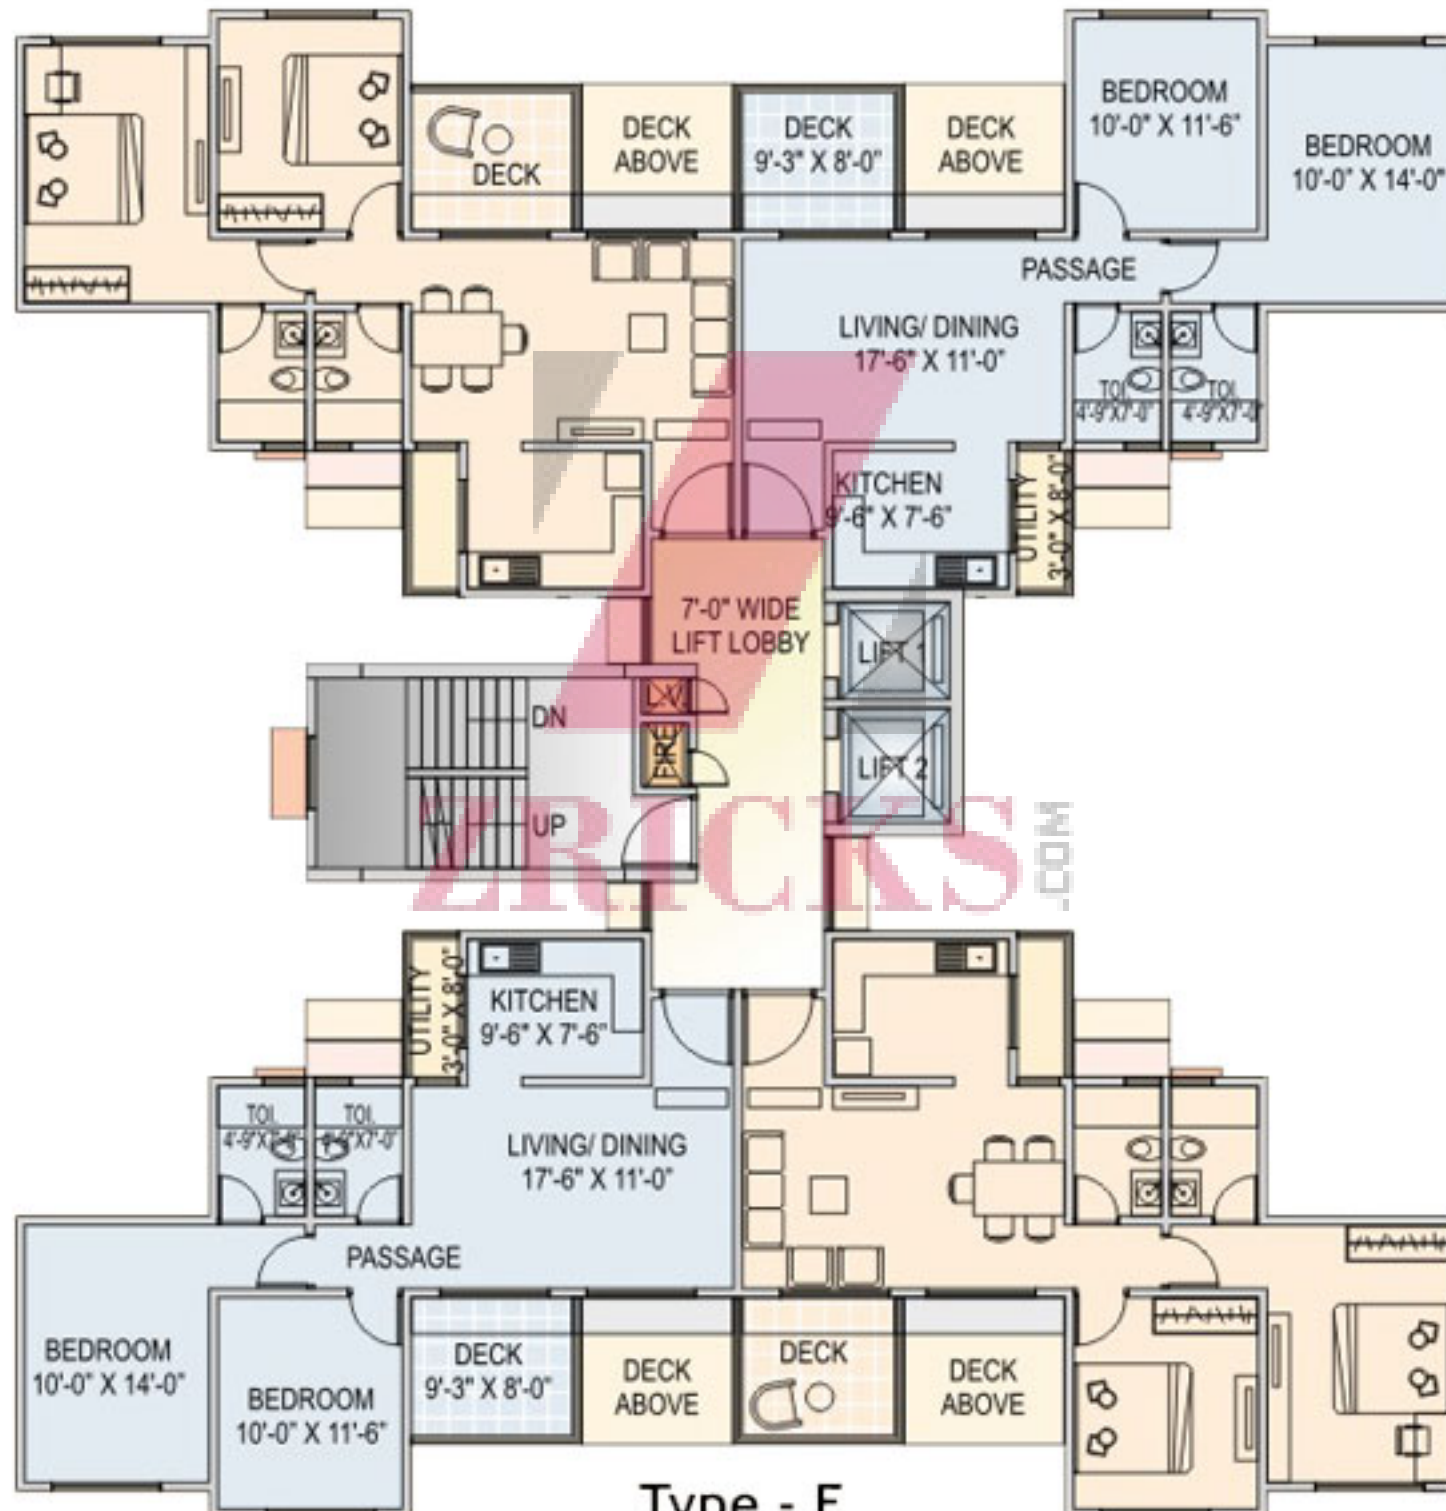

EUPHORIA

Kondhwa, Pune

A Project by Runwal Group (Mumbai)

Type - E

2 BHK (C) - 975 SQ. FT.