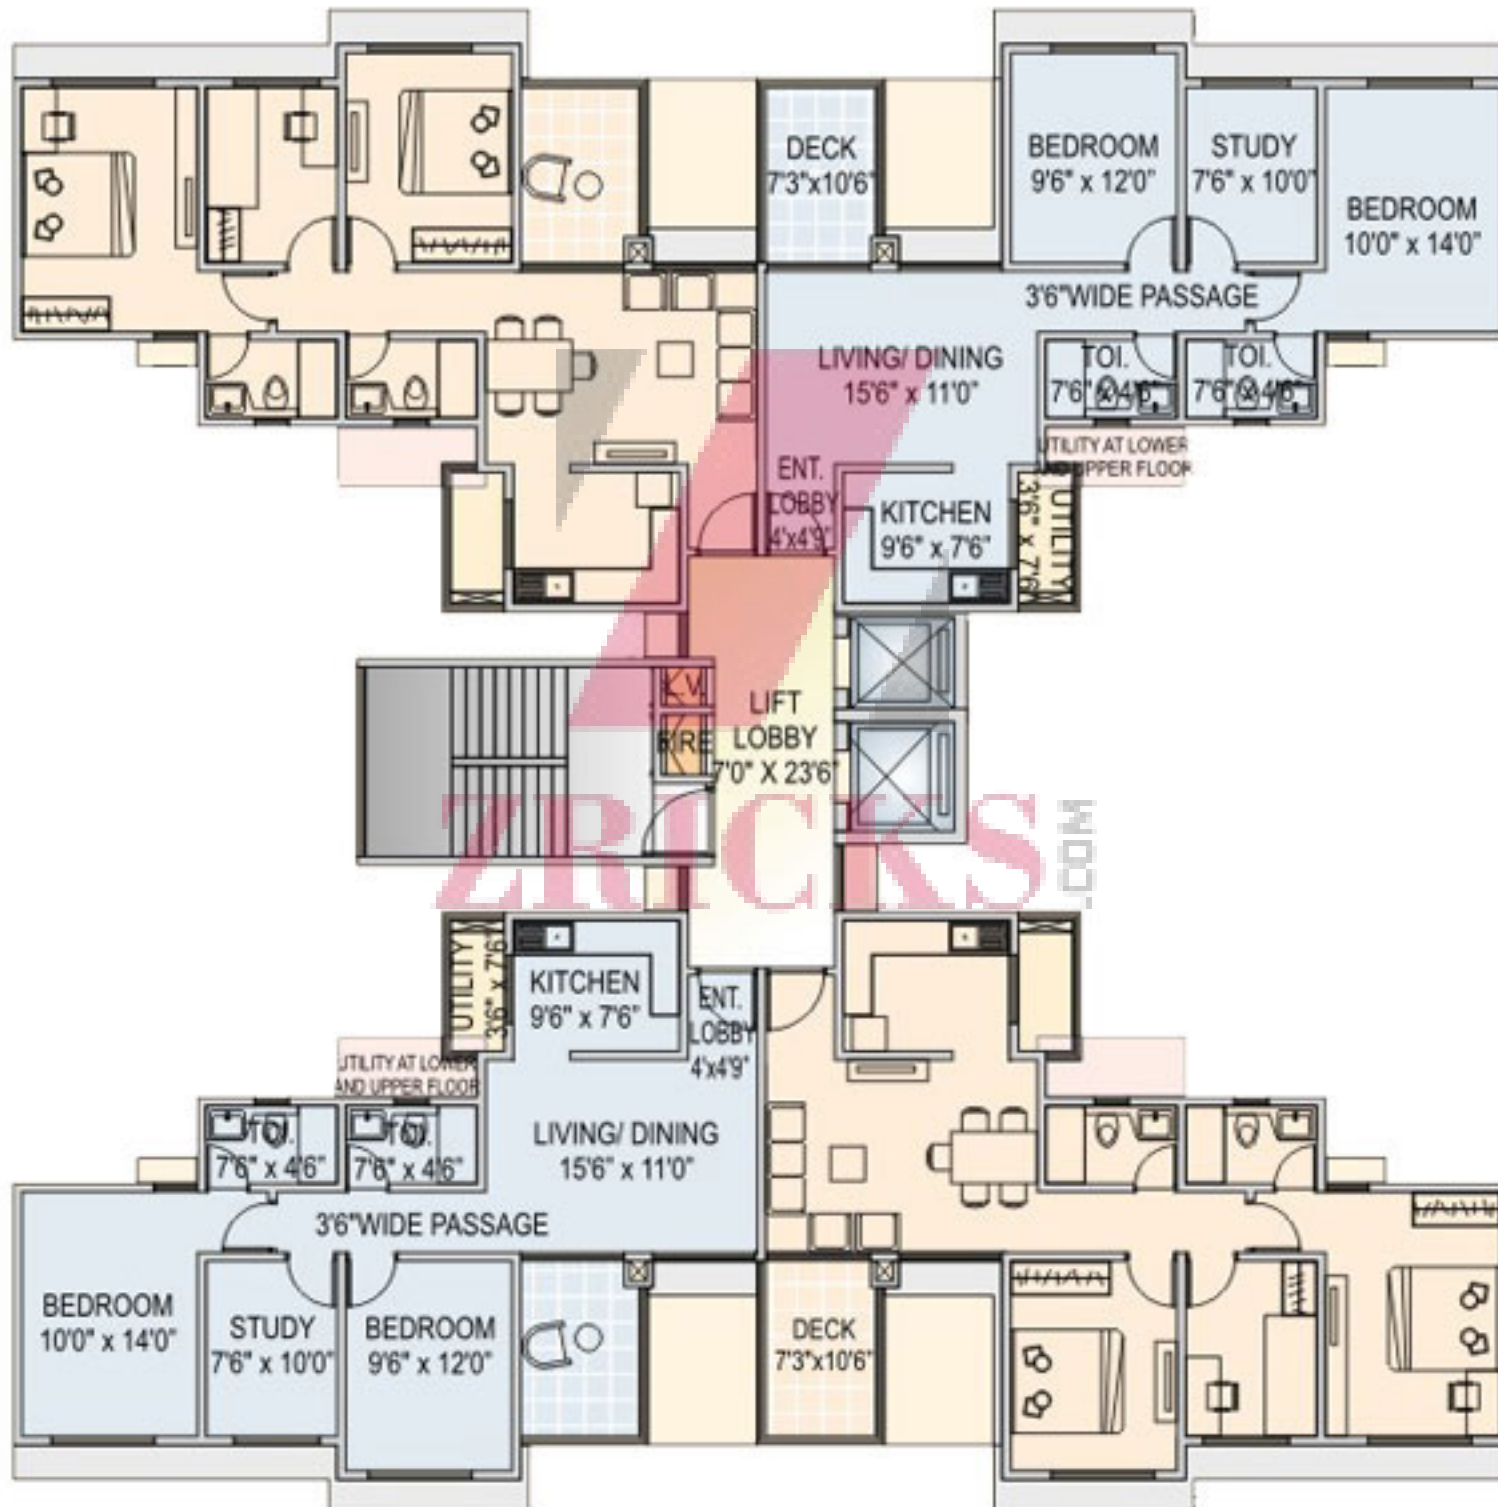

Kondhwa, Pune

A Project by Runwal Group (Mumbai)

Type - E

2 BHK (C) - 975 SQ. FT.

EUPHORIA

Kondhwa, Pune

A Project by Runwal Group (Mumbai)

Type - D

2½ BHK - 1075 SQ. FT.

EUPHORIA

Kondhwa, Pune

A Project by Runwal Group (Mumbai)

Type - G

3 BHK - 1325 SQ. FT. & 3½ BHK

EUPHORIA
Kondhwa, Pune

1 BOX CRICKET

2 BASKET BALL

3 MEDITATION CORNER

4 CLUBHOUSE

5 AMPHITHEATRE

6 ENTRANCE

7 SKATING RINK

8 CHILDREN'S PLAY AREA

9 PUTTING GREEN