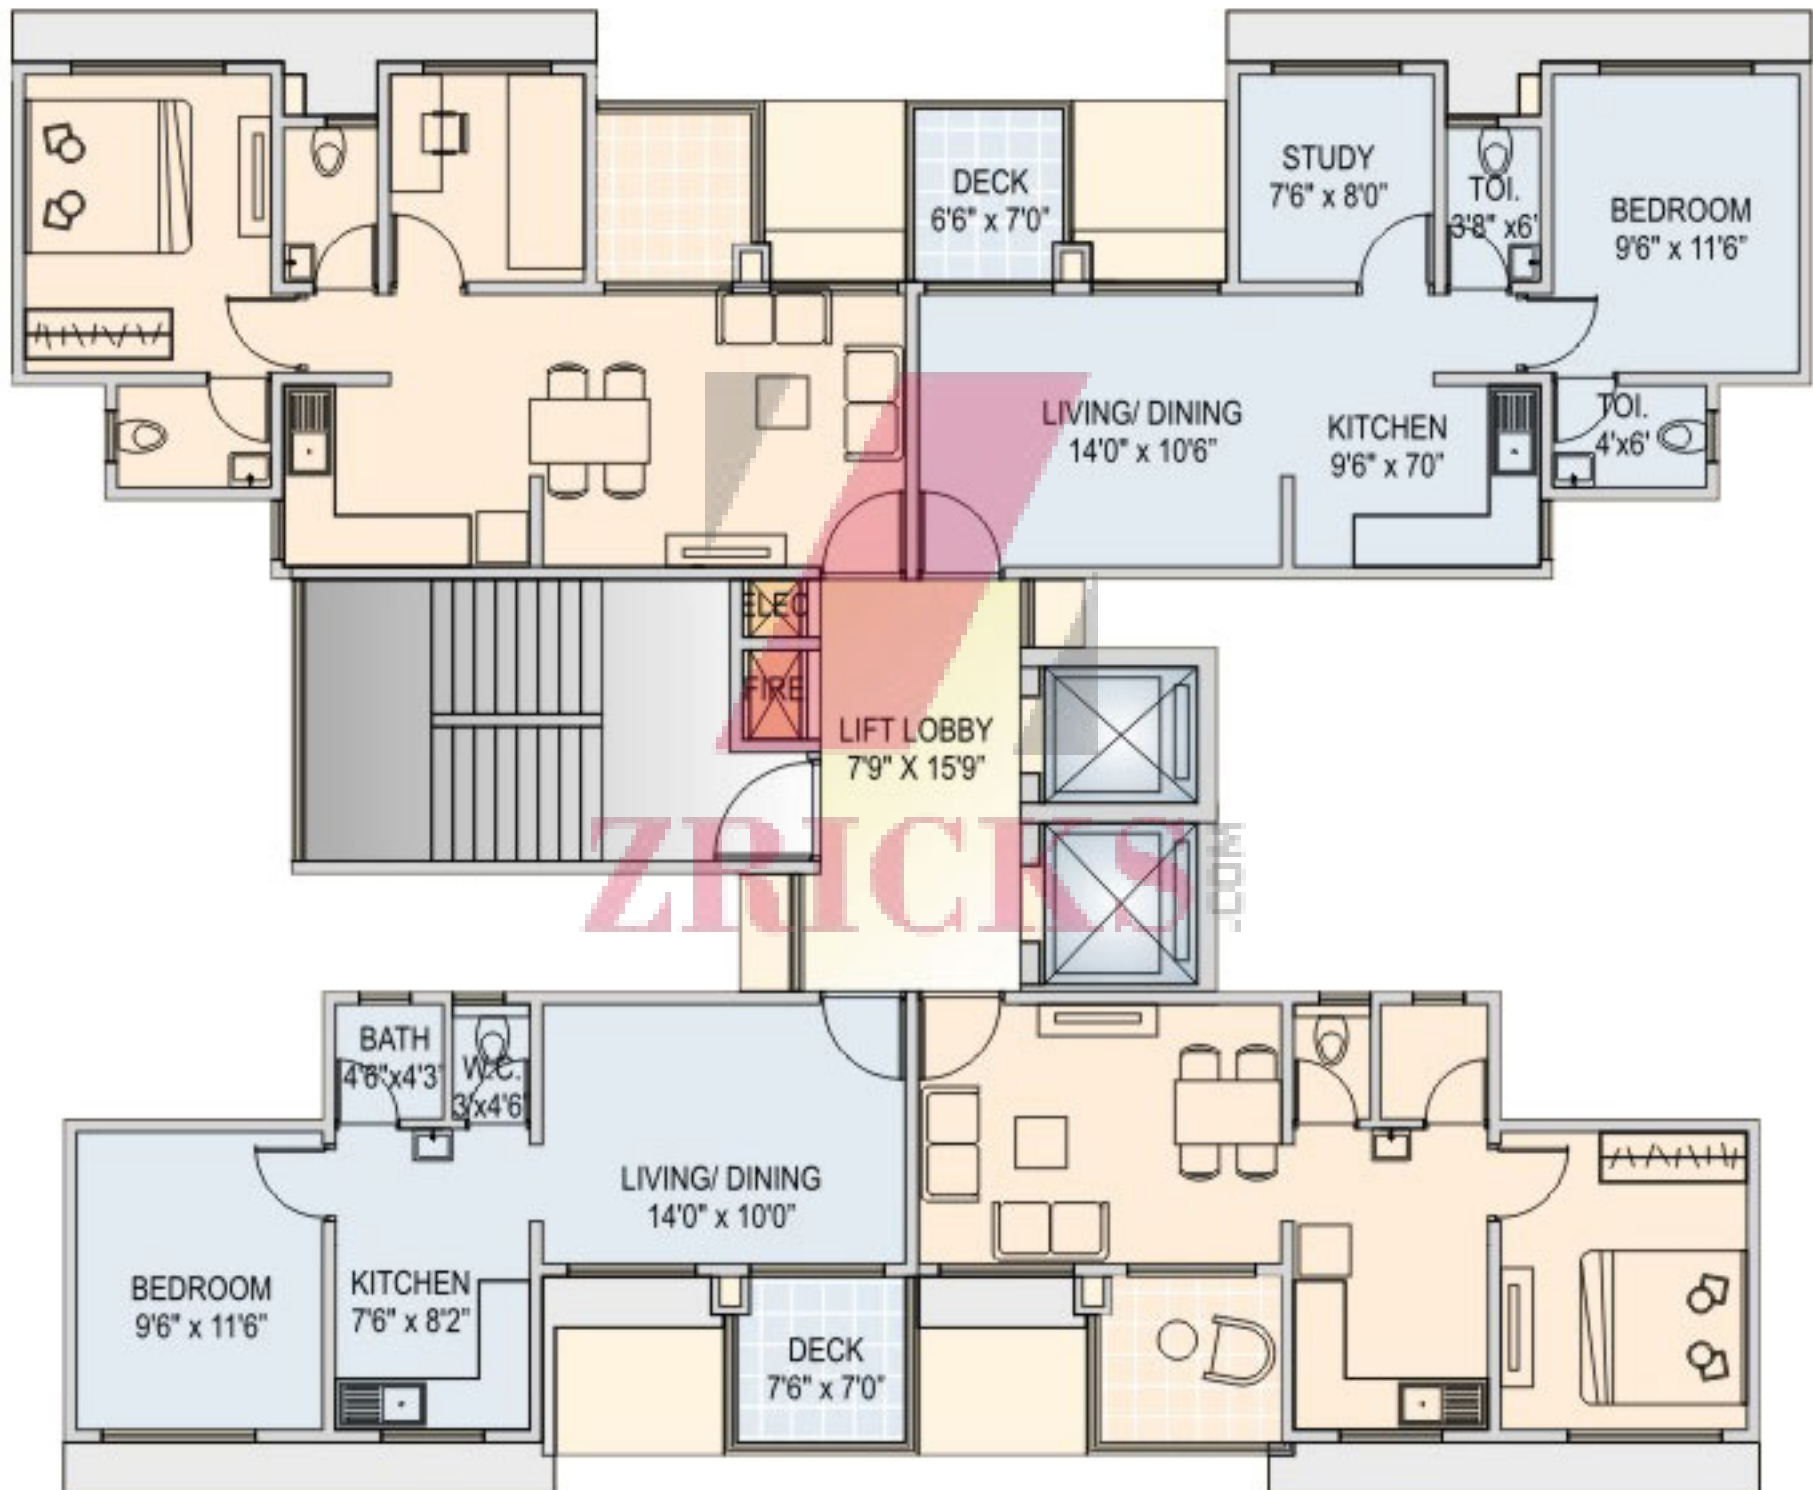

EUPHORIA

Kondhwa, Pune

A Project by Runwal Group (Mumbai)

Type - A

1 & 1½ BHK - 560 & 675 SQ. FT.